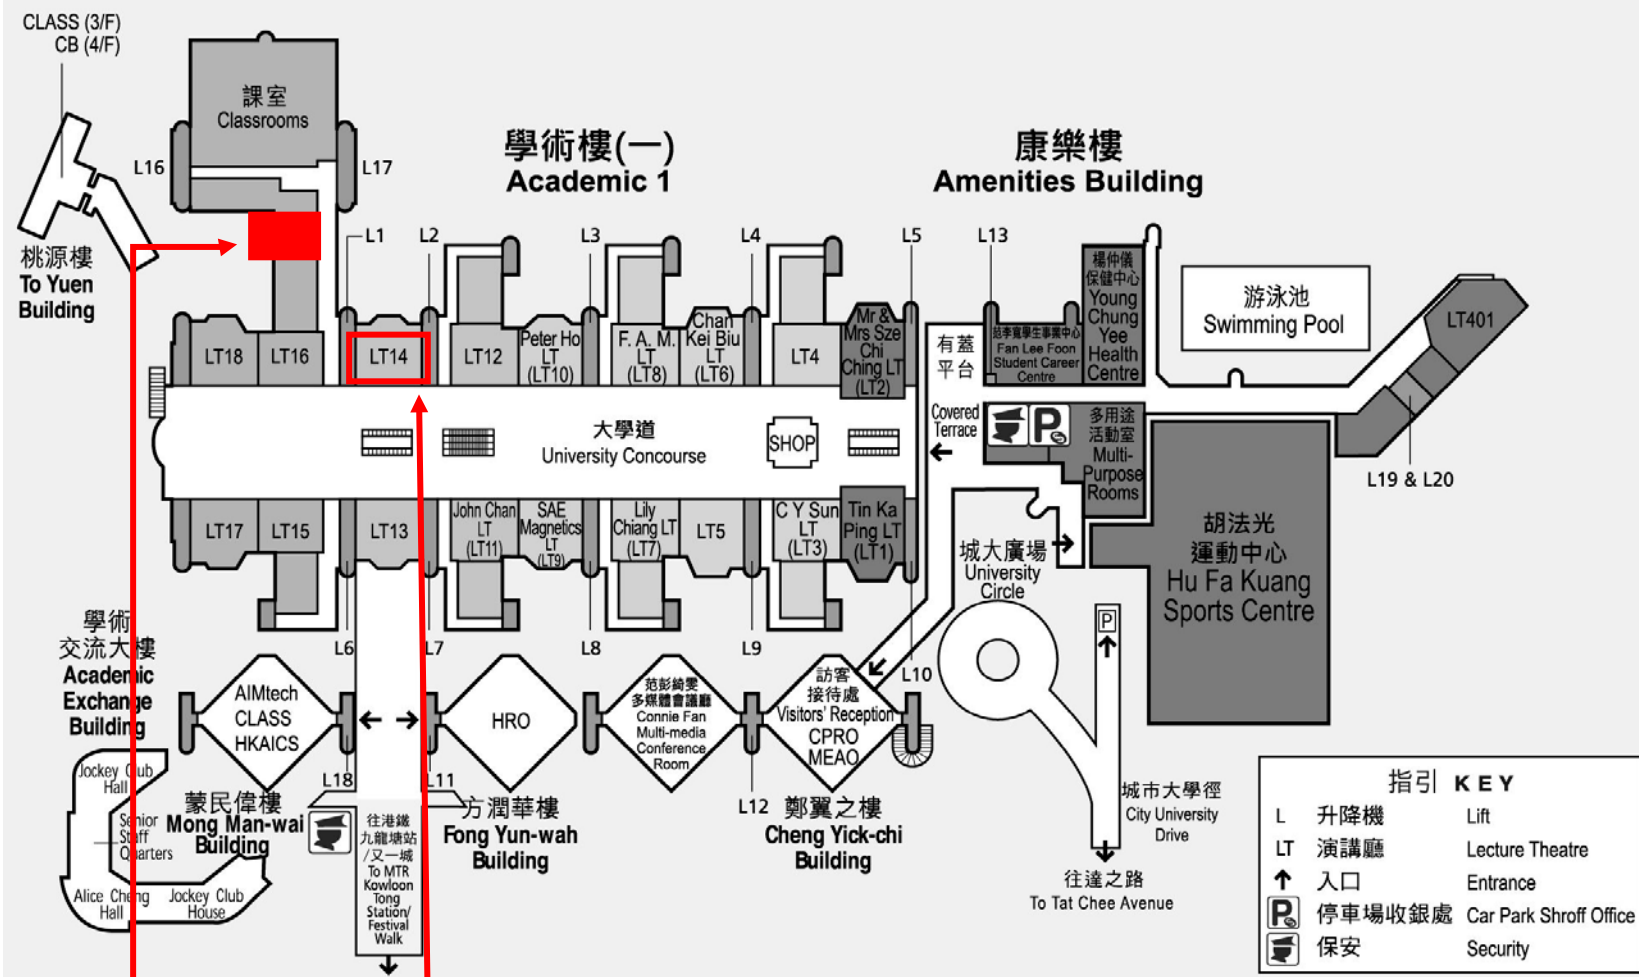

Floor 4, AC1, City University of Hong Kong

學術樓(一)內之訪客欲往其他大樓請先到大學道(四樓)
Users in Academic 1 should always proceed to the University Concourse (Floor 4) for other areas or buildings.

大學道 University Concourse 四樓 Floor 4

Conference room P4704

Registration desk outside LT14

 Address : City University of Hong Kong,
Tat Chee Avenue, Kowloon,
Hong Kong
 地 址 : 香港九龍達之路香港城市大學
 Phone : (852) 3442 7654